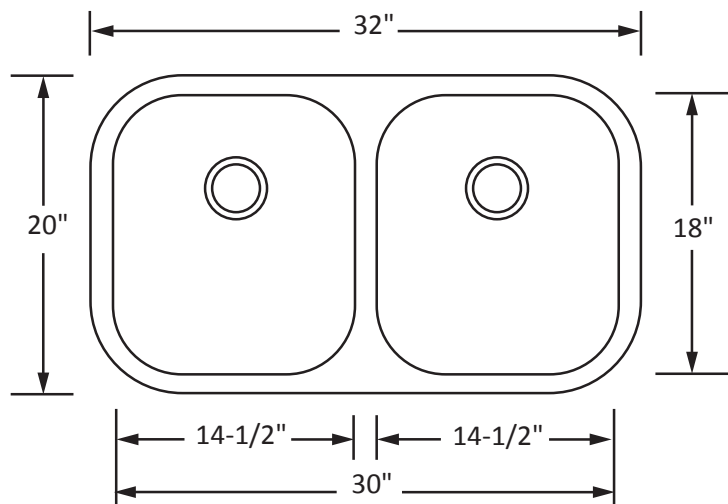

Complies with ASME A112.19.3-2000