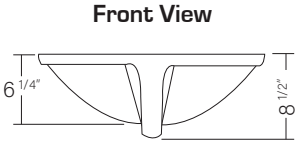

RECTANGULAR VITREOUS CHINA VANITY BOWL

CHU1913WH (White)
CHU1913BT (Bisque)

Model: CHU1913WH (White)
CHU1913BT (Bisque)

Complies with:
ASME A112.9.2-2008
CSAB45.1-2008

Dimensions:

Inside Dimensions:
18 1/2" X 12 1/4" x 6 1/4"
Outside Dimensions:
21" X 14 1/4" x 8 1/2"