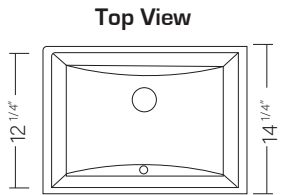

RECTANGULAR VITREOUS CHINA VANITY BOWL

CHU1913WH (White)
CHU1913BT (Bisque)

Model: CHU1913WH (White)
CHU1913BT (Bisque)

Complies with:
ASME A112.9.2-2008
CSAB45.1-2008

Dimensions:

Inside Dimensions:
18 1/2" X 12 1/4" x 6 1/4"
Outside Dimensions:
21" X 14 1/4" x 8 1/2"

Features:

- Genuine Vitreous China
- Undermount
- Overflow – with Chrome Trim
- Rectangular Shaped Bowl

N. CALIFORNIA
1905 N. MacArthur Dr.
Tracy, California
U.S.A. 95376

S. CALIFORNIA
3351 Grapevine St. Suite #A
Mira Loma, California
U.S.A. 91752