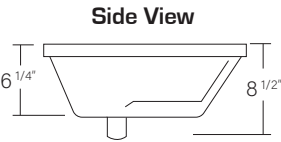

RECTANGULAR VITREOUS CHINA VANITY BOWL

CHU1913WH (White)
CHU1913BT (Bisque)

Model: CHU1913WH (White)
CHU1913BT (Bisque)

Complies with:
ASME A112.9.2-2008
CSAB45.1-2008

Dimensions:

Inside Dimensions:
18 1/2" X 12 1/4" x 6 1/4"
Outside Dimensions:
21" X 14 1/4" x 8 1/2"

Features:

- Genuine Vitreous China
- Undermount
- Overflow – with Chrome Trim
- Rectangular Shaped Bowl

N. CALIFORNIA
1905 N. MacArthur Dr.
Tracy, California
U.S.A. 95376

S. CALIFORNIA
3351 Grapevine St. Suite #A
Mira Loma, California
U.S.A. 91752