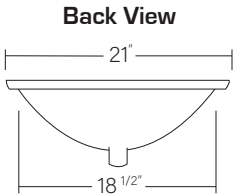

RECTANGULAR VITREOUS CHINA VANITY BOWL

CHU1913WH (White)
CHU1913BT (Bisque)

Model: CHU1913WH (White)
CHU1913BT (Bisque)

Complies with:
ASME A112.9.2-2008
CSAB45.1-2008

Dimensions:

Inside Dimensions:
18 1/2" X 12 1/4" x 6 1/4"
Outside Dimensions:
21" X 14 1/4" x 8 1/2"

Features:

- Genuine Vitreous China
- Undermount
- Overflow – with Chrome Trim
- Rectangular Shaped Bowl

N. CALIFORNIA
1905 N. MacArthur Dr.
Tracy, California
U.S.A. 95376

S. CALIFORNIA
3351 Grapevine St. Suite #A
Mira Loma, California
U.S.A. 91752