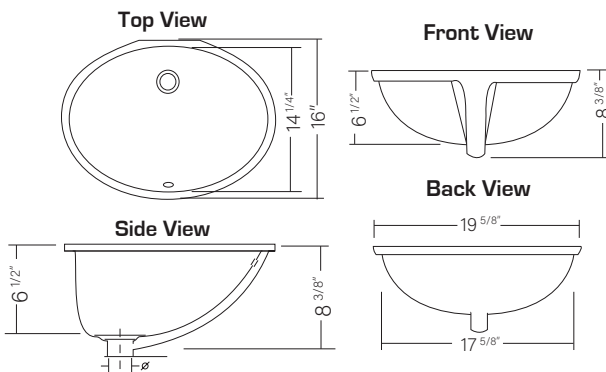

OVAL VITREOUS CHINA VANITY BOWL (CURRENT)

CHU1714WH (White)
CHU1714BT (Bisque)

Model: CHU1714WH (White)
CHU1714BT (Bisque)

Complies with:
ASME A112.9.2-2008
CSAB45.1-2008

Dimensions:

Inside: Dimensions:
17 5/8" x 14 1/4" x 6 1/2"
Outside: Dimensions:
19 5/8" x 16" x 8 3/8"

Features:

- Genuine Vitreous China
- Undermount
- Overflow - with Chrome Trim
- Oval Shaped Bowl

N. CALIFORNIA
1905 N. MacArthur Dr.
Tracy, California
U.S.A. 95376

S. CALIFORNIA
3351 Grapevine St. Suite #A
Mira Loma, California
U.S.A. 91752