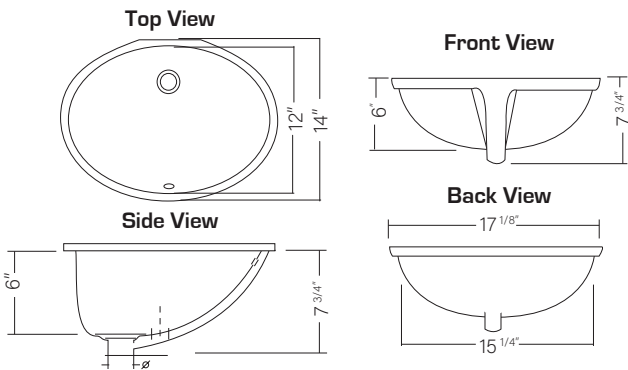

OVAL VITREOUS CHINA VANITY BOWL (CURRENT)

CHU1512WH (White)
CHU1512BT (Bisque)

Model: CHU1512WH (White)
CHU1512BT (Bisque)

Complies with:
ASME A112.9.2-2008
CSAB45.1-2008

Dimensions:

Inside: Dimensions:
15 1/4" x 12" x 6"
Outside: Dimensions:
17 1/8" x 14" x 7 3/4"

Features:

- Genuine Vitreous China
- Undermount
- Overflow - with Chrome Trim
- Oval Shaped Bowl

N. CALIFORNIA
1905 N. MacArthur Dr.
Tracy, California
U.S.A. 95376

S. CALIFORNIA
3351 Grapevine St. Suite #A
Mira Loma, California
U.S.A. 91752